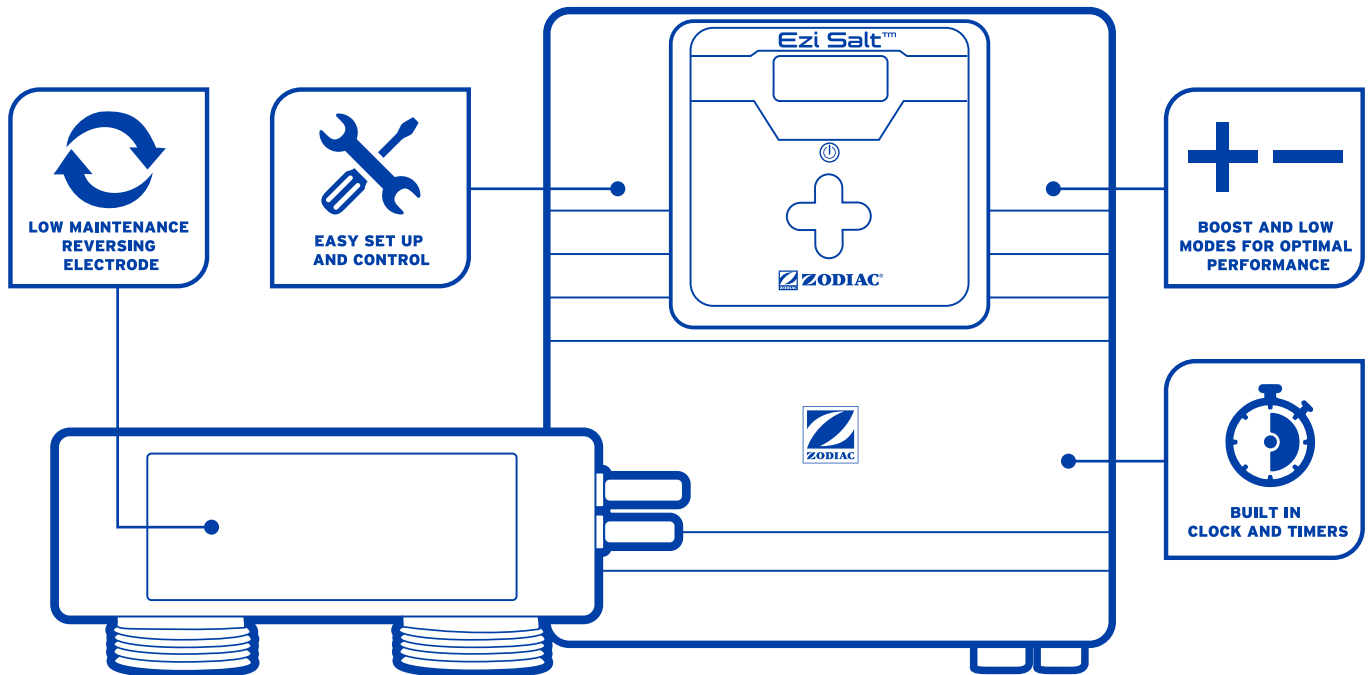

Ezi Salt™

Saltwater Chlorinator

feature packed and easy to use

The feature packed **ZODIAC EziSalt** Saltwater Chlorinator offers premium level benefits at an affordable price. The easy to use controls put it all at your fingertips. Available in 2 sizes to suit most pools in most climates.

Zodiac EziSalt Saltwater Chlorinator

Key Product Features & Benefits

- The Ezi Salt Saltwater Chlorinator will **convert ordinary saltwater into 100% safe usable chlorine**, to effectively sanitise your pool.
- The **user friendly menu with built in clocks and timers** means all you need to do is plug it in, set it up and add salt.
- The **reverse polarity electrode** cuts down dramatically on maintenance.
- **Warning and indicator lights** will alert you of any problems.
- **Battery backup and built in surge protection** for peace of mind.
- **Incremental chlorine output** level selection.
- **Boost and Low modes** for easy output control.
- With the additional light box you can **control and program your pool lights**.

Package contents

- 1 x Power Pack Controller
- 1 x Reverse Polarity Cell
- 2 x 40mm Barrel Unions
- 1 x Owners Manual

Specifications

	Ezi Salt 24	Ezi Salt 40
Max Pool Size (mild climate)	70,000L	100,000L
Plumbing size	40mm	
Recommended salinity	4000ppm	
Power pack size (mm)	360 x 300 x 100	
Cell Size (mm)	280 x 100 x 90	