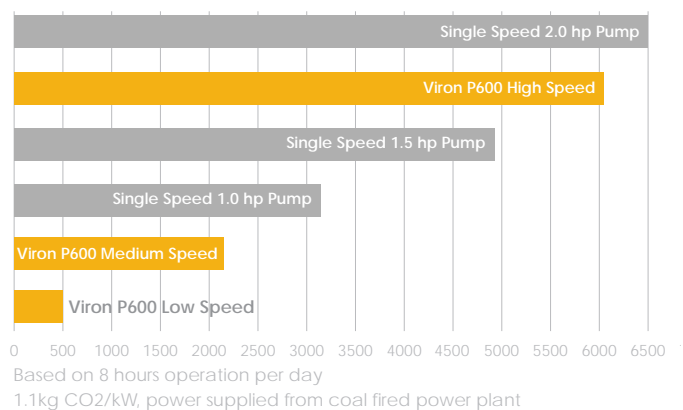

ENVIRONMENTALLY FRIENDLY

The Viron eVo range takes new steps forward in environmentally friendly pumps. In fact, a conventional single speed pump uses more energy, and is the cause of more CO² emissions than almost any other household appliance. Viron eVo pumps reduce energy consumption by up to 90% and effectively reduce greenhouse emissions by up to 90% (when power supplied from coal fired power plants). But, manufacturing a pump also contributes to greenhouse emissions. The larger the motor, the more raw materials go into it, and the more greenhouse emissions are used to produce the motor. AstralPool produce the right size motor for your individual application, reducing our carbon footprint in the manufacturing process.

BUILT FOR THE TOUGH AUSSIE CLIMATE

Your Viron eVo Pump is a significant investment. Each individual component is carefully designed and selected for maximum life span in the tough Aussie climate. 316 stainless steel hardware, robust engineering plastics and high quality silicone seals create a pump that lasts. Even the motor and sophisticated electronics are carefully designed and manufactured to be easily serviced and repaired. These are just some of the reasons the Viron Pump carries a 3 year in field warranty.*

CO2 EMISSIONS VIRON P600 EVO PUMP (ANNUAL)

* Annual Operating Cost based on operating pumps at factory preset low speed for 8 hours a day, each day of the year. Actual operating costs may vary according to time spent on higher speeds and the actual speed required to effectively circulate water throughout pool, filtration and plumbing system.