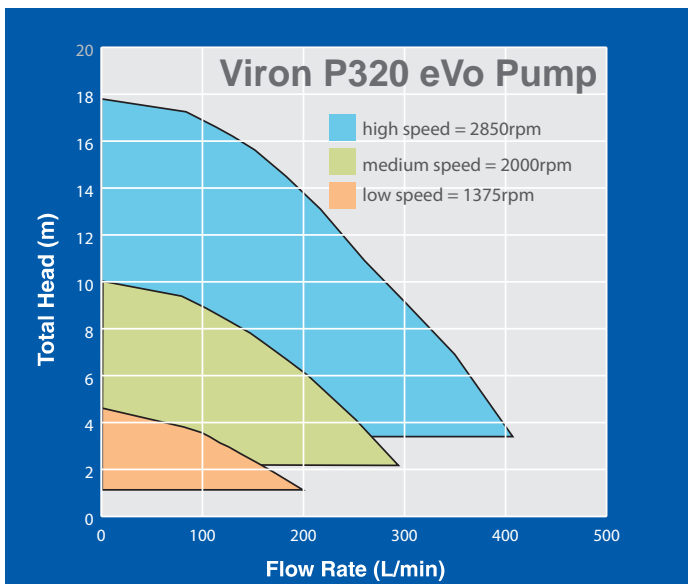

## CO2 EMISSIONS VIRON P600 EVO PUMP (ANNUAL)

\* Annual Operating Cost based on operating pumps at factory preset low speed for 8 hours a day, each day of the year. Actual operating costs may vary according to time spent on higher speeds and the actual speed required to effectively circulate water throughout pool, filtration and plumbing system.

### VIRON P320 EVO

Ideal for the average sized pool, the P320 eVo has a flow rate sufficient to back wash up to 30" or 800mm diameter sand filters, provide a powerful vacuum when cleaning the pool and drive up to 6 spa jets. The large liquid crystal display clearly shows the RPM of the motor and enables adjustment of the start up priming time, priming flow rate, and visual display of each speed setting. The inbuilt 24 hour timer is easily enabled and provides up to four time periods each day with different speed settings to provide the perfect flow rate for your pool.