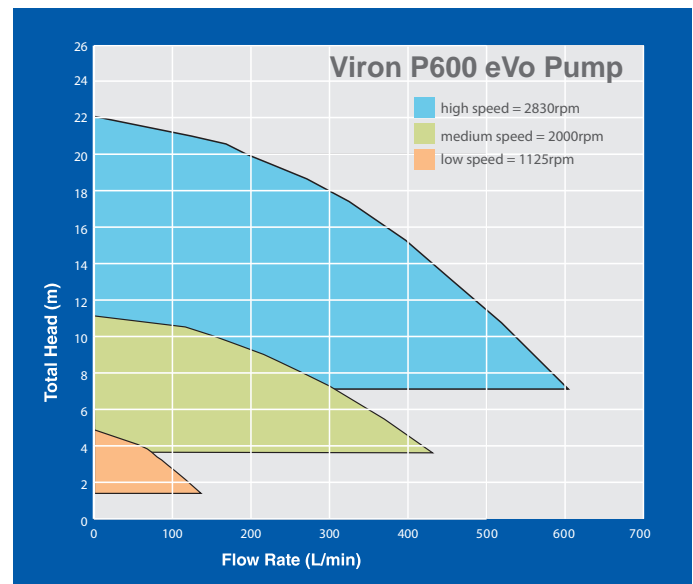

## CO2 EMISSIONS VIRON P600 EVO PUMP (ANNUAL)

\* Annual Operating Cost based on operating pumps at factory preset low speed for 8 hours a day, each day of the year. Actual operating costs may vary according to time spent on higher speeds and the actual speed required to effectively circulate water throughout pool, filtration and plumbing system.

## P600 EVO POWER CONSUMPTION AT FACTORY SET SPEEDS

Existing Pump	Annual Cost	Viron Replacement	Annual Operating Cost*	Annual Saving	Saving Over 7 Years	Annual Reduction in CO2 Emissions (CO2 at 1.1kg/kW hr)
2.0hp	\$1,165.00	Viron P600 eVo	\$85.00	\$1,080.00	\$7,560.00	5,952
1.5hp	\$890.00	Viron P320 eVo	\$92.00	\$798.00	\$5,586.00	4,346

### VIRON P320 EVO

Ideal for the average sized pool, the P320 eVo has a flow rate sufficient to back wash up to 30" or 800mm diameter sand filters, provide a powerful vacuum when cleaning the pool and drive up to 6 spa jets. The large liquid crystal display clearly shows the RPM of the motor and enables adjustment of the start up priming time, priming flow rate, and visual display of each speed setting. The inbuilt 24 hour timer is easily enabled and provides up to four time periods each day with different speed settings to provide the perfect flow rate for your pool.